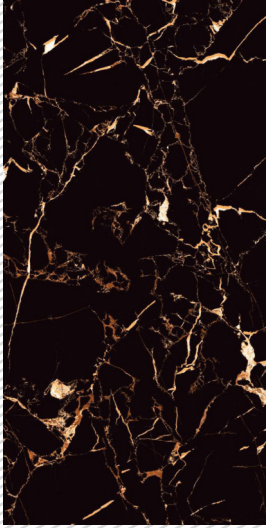

New Portoro

High**Gloss**

60x120 cm

Variations - 3

NEW PORTORO

60x120 cm

**St
Laurent**

High**Gloss**

60x120 cm

Variations - 3

ST LAURENT

60x120 cm

BLACK GRANDE •

BLACK MARQUINA •

BLACK PEARL •

Murk
COLLECTION